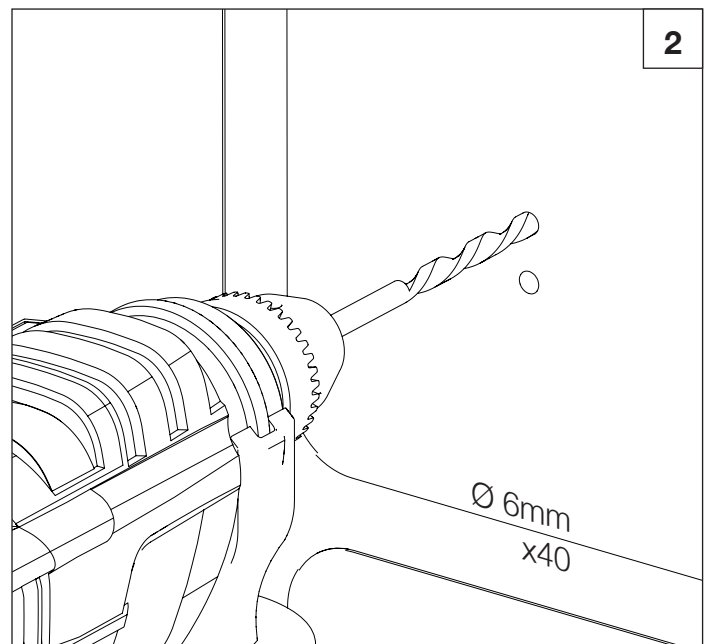

Retro

Innovation since 1935

6220.11.06

Porte-savon
Zeephouder
Soapshell

RA0.V01