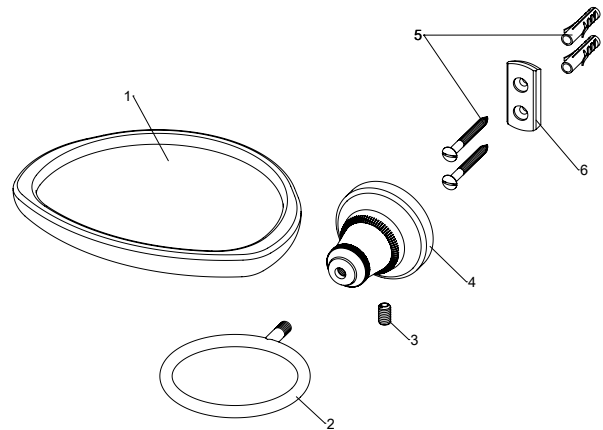

Retro

Innovation since 1935

6220.11.06

Porte-savon
Zeephouder
Soapshell

RA0.V01