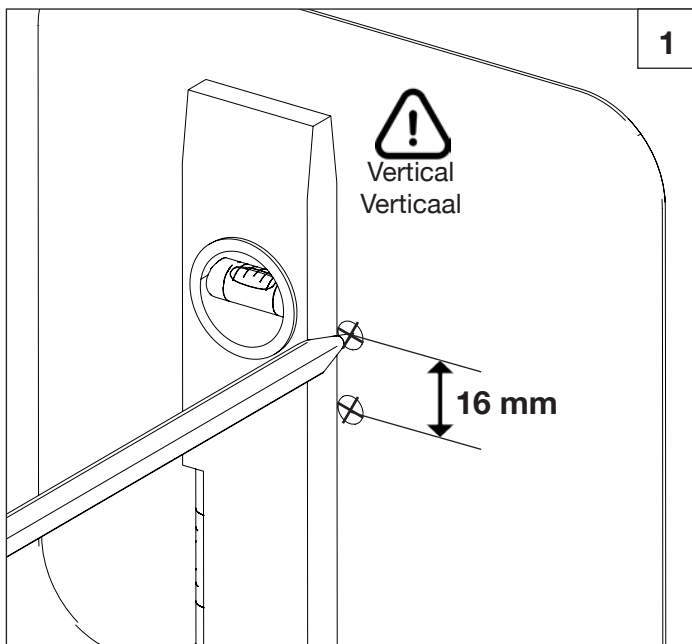

Retro

Innovation since 1935

6220.11.06

Porte-savon
Zeephouder
Soapshell

RA0.V01